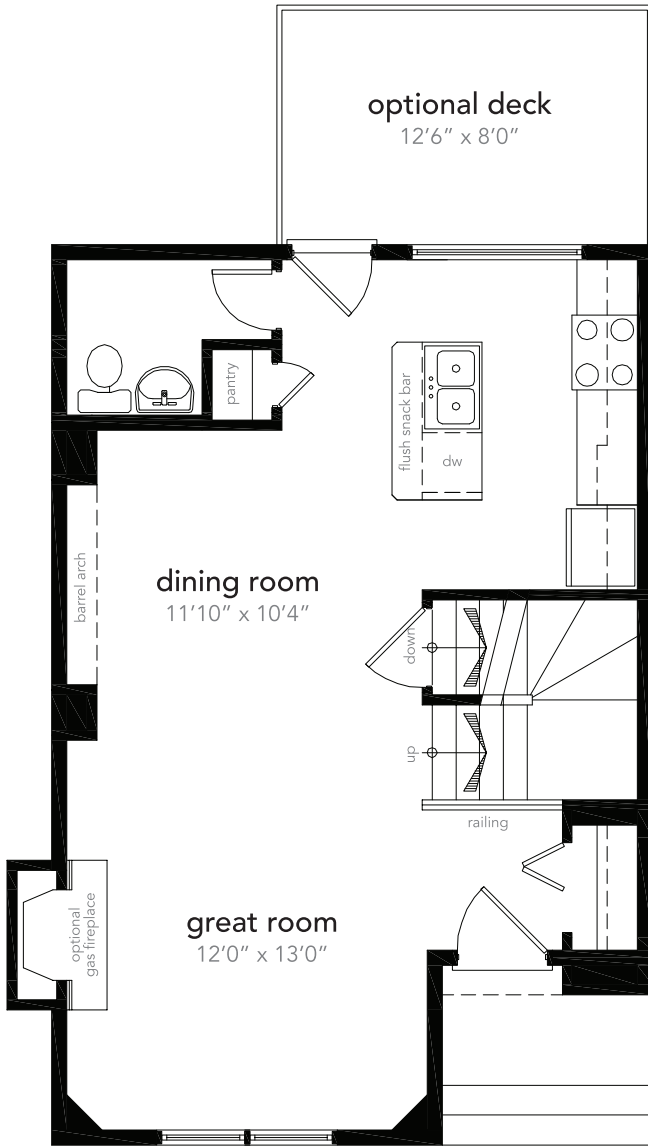

the birmingham

1,116 sq ft

main floor 558 sq ft

upper floor 558 sq ft