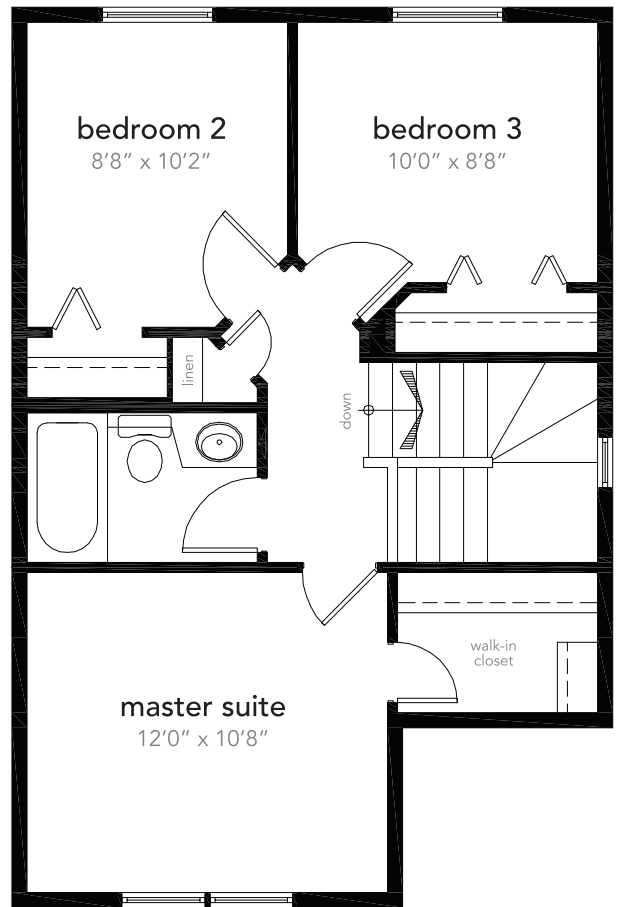

the birmingham

1,116 sq ft

main floor 558 sq ft

upper floor 558 sq ft