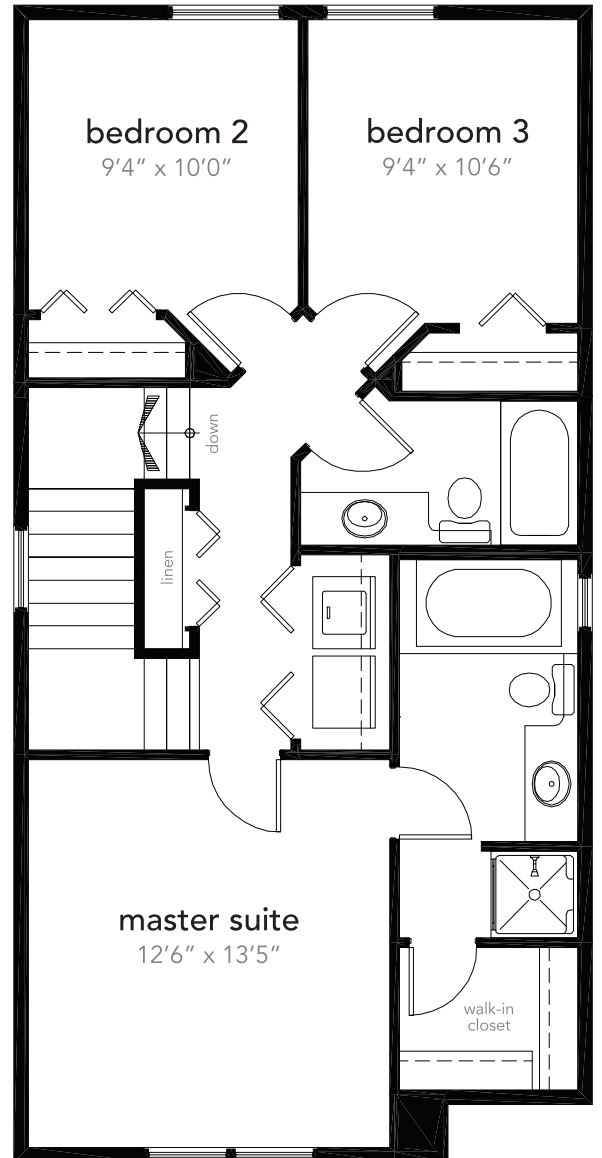

the cartier

1,582 sq ft

main floor 792 sq ft

upper floor 790 sq ft