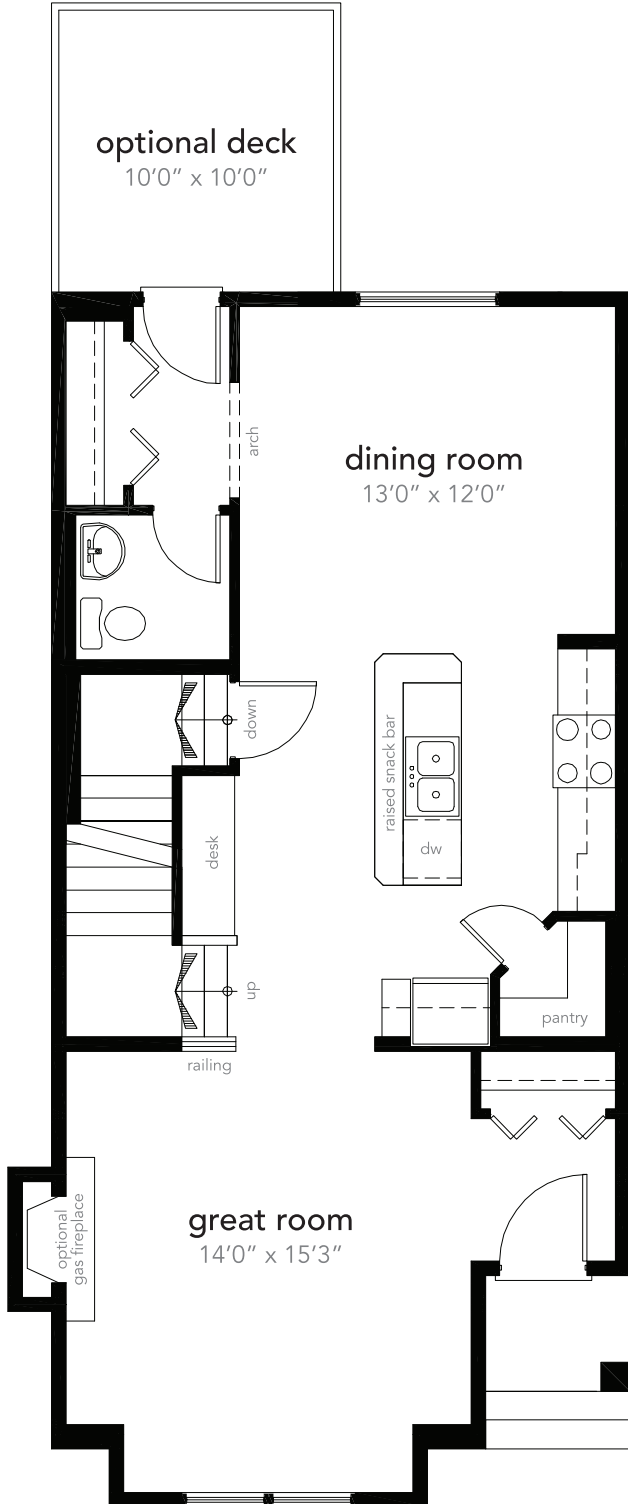

the cartier

1,582 sq ft

main floor 792 sq ft

upper floor 790 sq ft