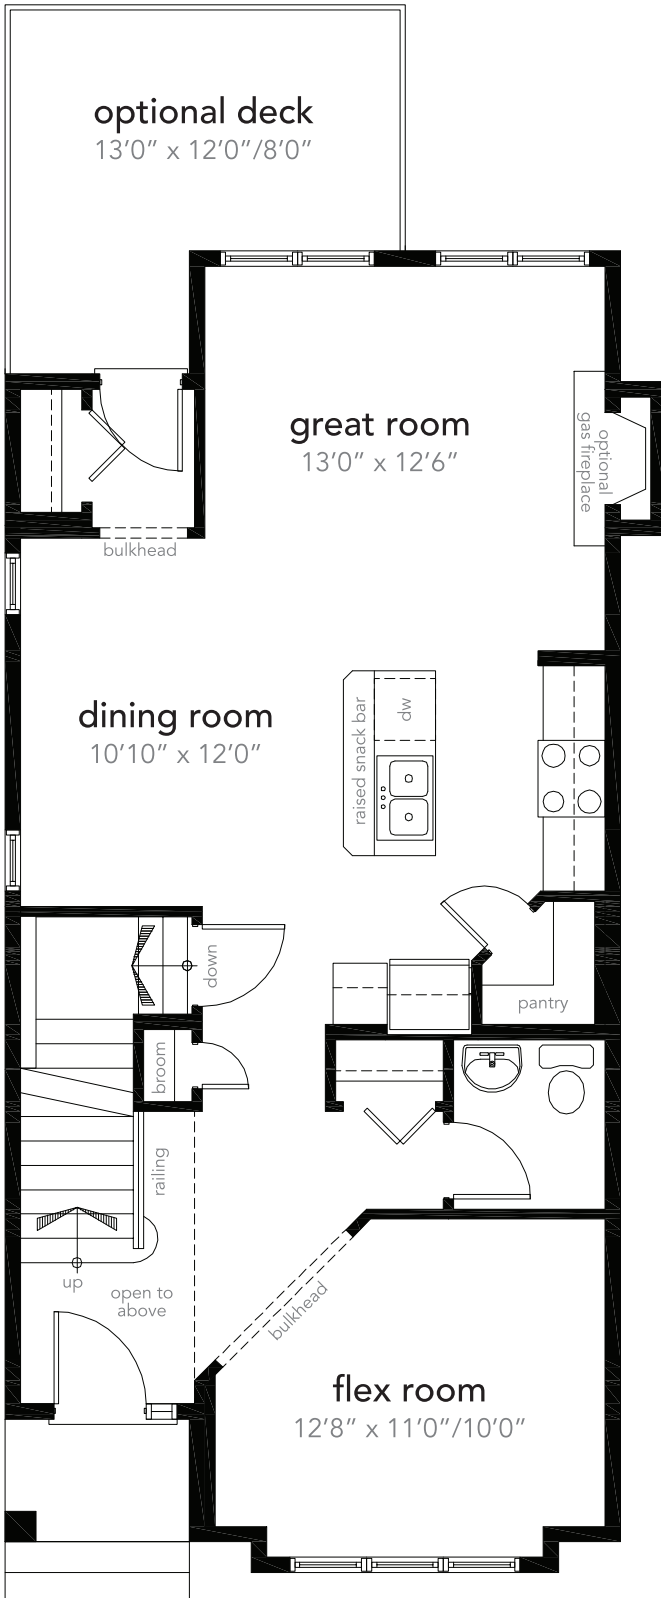

the mackenzie

1,521 sq ft

main floor 802 sq ft

upper floor 719 sq ft