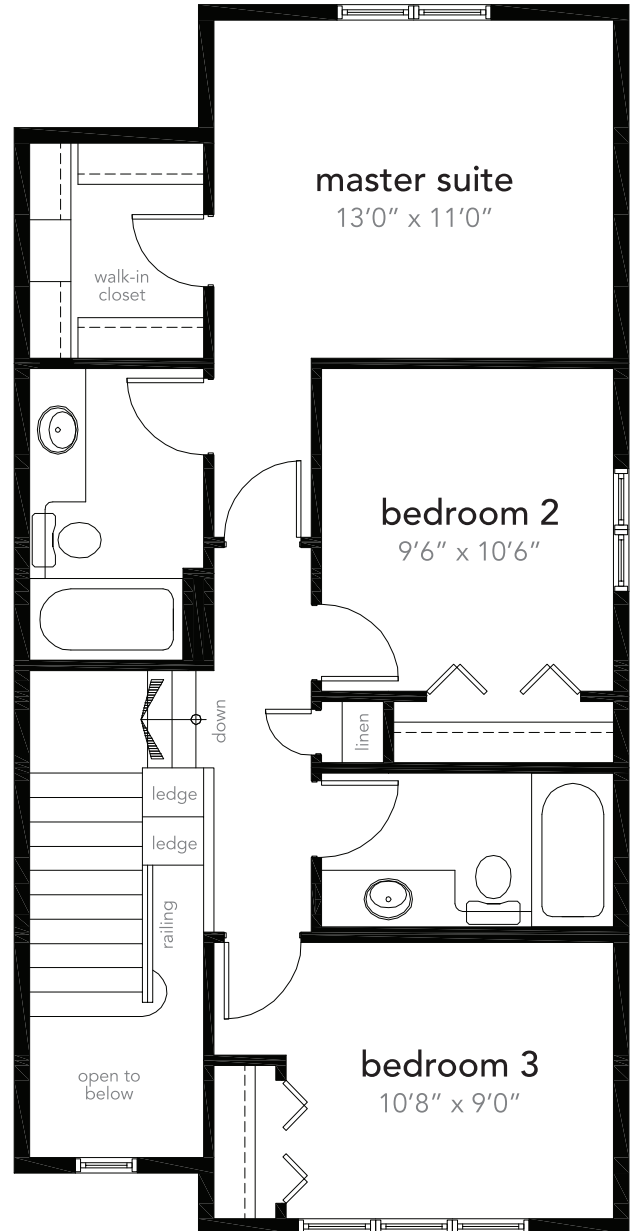

the mackenzie

1,521 sq ft

main floor 802 sq ft

upper floor 719 sq ft